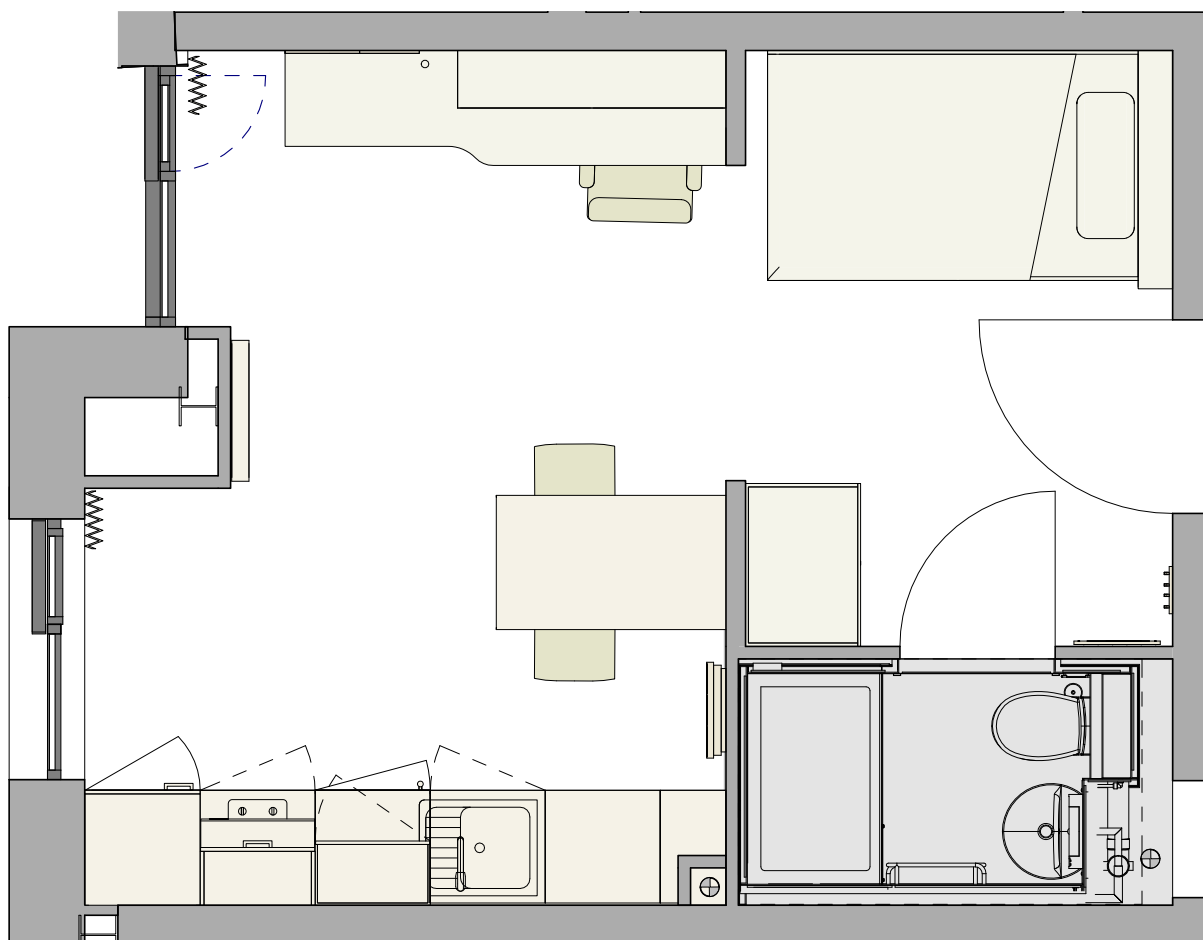

Host.

Where students are at home.

27 Magdalen Street, Colchester.

Studio

Room plans are indicative only and subject to change

01206 700 970

colchester@host-students.com

host-students.com