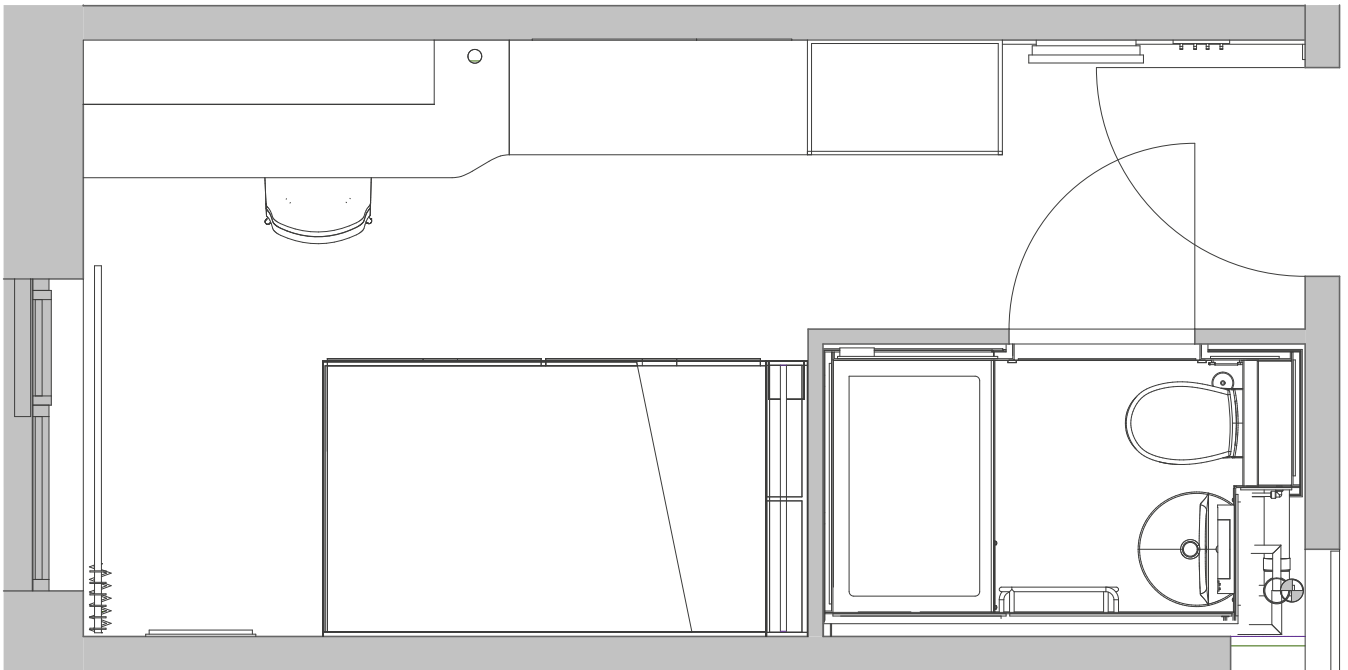

Host.

Where students are at home.

41 Castle Street, Leicester.

En-suite bedroom

Room plans are indicative only and subject to change

0116 326 2540

castlestreet@host-students.com

host-students.com

Host.

Where students are at home.

41 Castle Street, Leicester.

Shared kitchen-lounge

Room plans are indicative only and subject to change

0116 326 2540

castlestreet@host-students.com

host-students.com