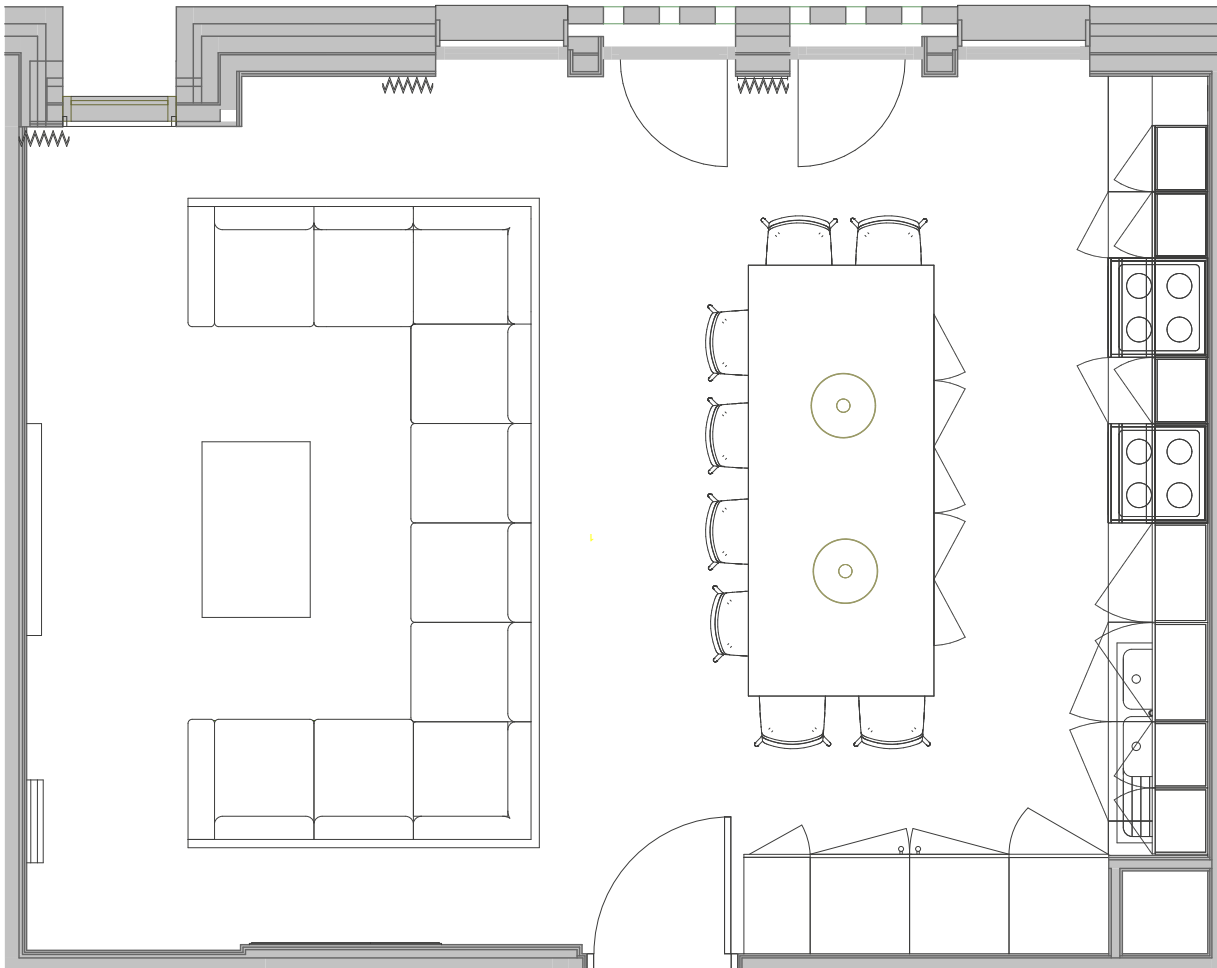

Host.

Where students are at home.

41 Castle Street, Leicester.

En-suite bedroom

Room plans are indicative only and subject to change

0116 326 2540

castlestreet@host-students.com

host-students.com

Host.

Where students are at home.

41 Castle Street, Leicester.

Shared kitchen-lounge

Room plans are indicative only and subject to change

0116 326 2540

castlestreet@host-students.com

host-students.com