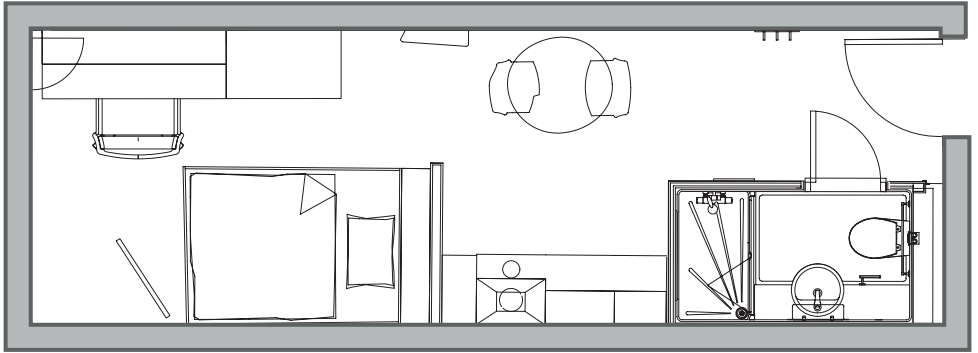

01225 585 060

centurionhouse@host-students.com

host-students.com

Silver En-suite

12m²

Average Floor Space

- En-suite facilities
- Shared kitchen
- Double oven & hob
- Fridge/Freezer & microwave/grill
- Games area
- Study area
- Secure key fob access
- Sofa & Smart TV
- Wi-Fi & internet (up to 100mb)

01225 585 060

centurionhouse@host-students.com
host-students.com

Gold En-suite

16m²

Average Floor Space

- En-suite facilities
- Shared kitchen
- Double oven & hob
- Fridge/Freezer & microwave/grill
- Games area
- Study area
- Secure key fob access
- Sofa & Smart TV
- Wi-Fi & internet (up to 100mb)

01225 585 060

centurionhouse@host-students.com

host-students.com

Diamond Studio

19m²

Average Floor Space

- En-suite facilities
- Private open plan kitchen
- Combi Microwave & oven
- Fridge/Freezer
- Games area
- Study area
- Secure key fob access
- Sofa & Smart TV
- Wi-Fi & internet (up to 100mb)