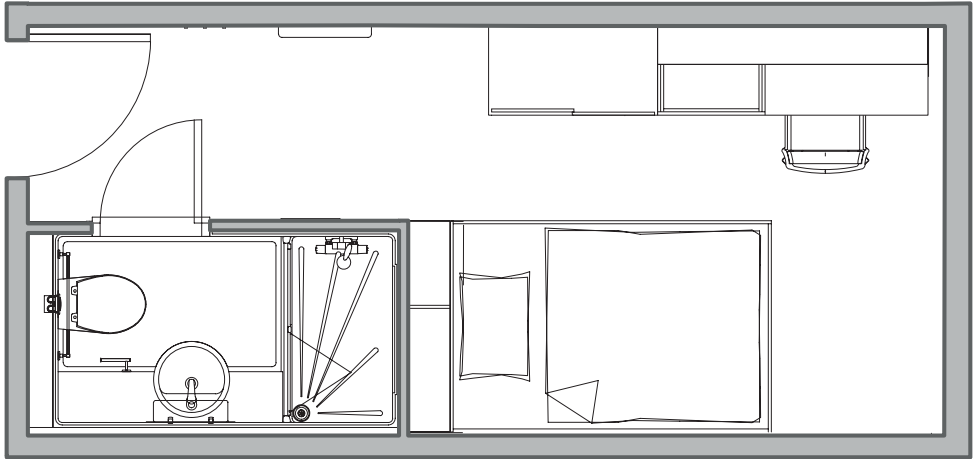

Host.

Where students are at home.

Centurion House, Bath.

Bronze Twodio

25m²

Average Floor Space

- Shared bathroom
- Shared kitchen and lounge
- Combi oven & microwave
- Fridge/freezer
- Games area
- Study area
- Secure key fob access
- Smart TV
- Wi-Fi & internet (up to 100mb)

01225 585 060

centurionhouse@host-students.com

host-students.com

Silver En-suite

12m²

Average Floor Space

- En-suite facilities
- Shared kitchen
- Double oven & hob
- Fridge/Freezer & microwave/grill
- Games area
- Study area
- Secure key fob access
- Sofa & Smart TV
- Wi-Fi & internet (up to 100mb)

01225 585 060

centurionhouse@host-students.com
host-students.com

Gold En-suite

16m²

Average Floor Space

- En-suite facilities
- Shared kitchen
- Double oven & hob
- Fridge/Freezer & microwave/grill
- Games area
- Study area
- Secure key fob access
- Sofa & Smart TV
- Wi-Fi & internet (up to 100mb)