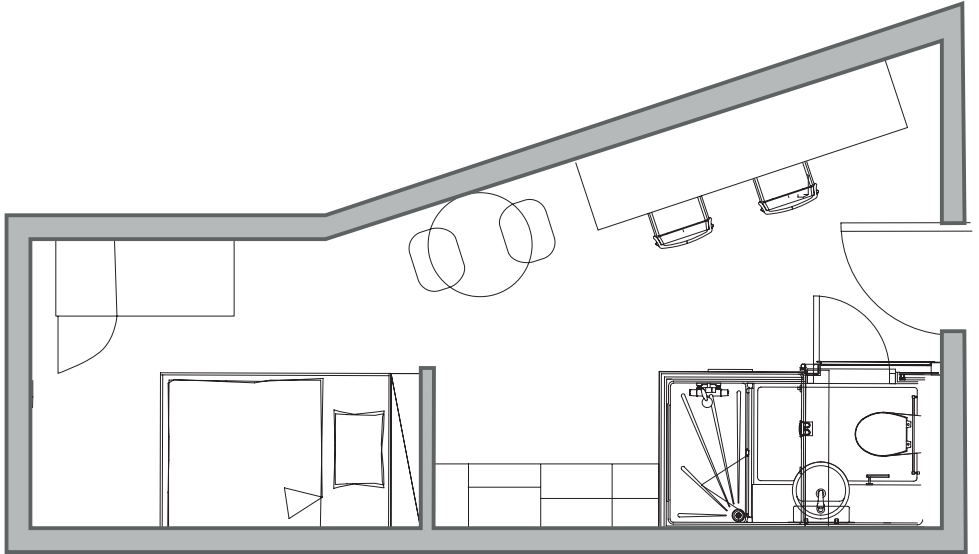

Host.

Where students are at home.

Centurion House, Bath.

Diamond Plus Studio

23m²

Average Floor Space

- En-suite facilities
- Private open plan kitchen
- Combi Microwave & oven
- Fridge/Freezer
- Games area
- Study area
- Secure key fob access
- Sofa & Smart TV
- Wi-Fi & internet (up to 100mb)

01225 585 060

centurionhouse@host-students.com
host-students.com