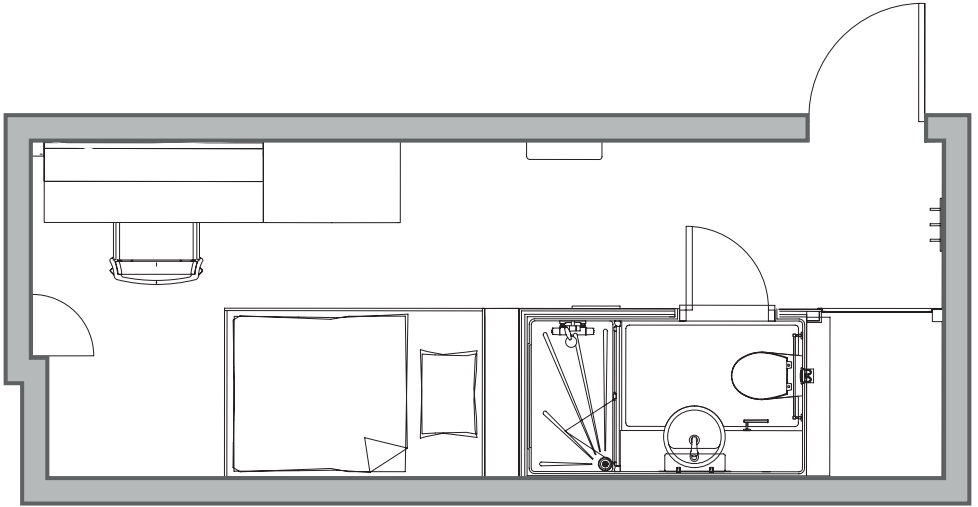

Host.

Where students are at home.

Centurion House, Bath.

Bronze Twodio

25m²

Average Floor Space

- Shared bathroom
- Shared kitchen and lounge
- Combi oven & microwave
- Fridge/freezer
- Games area
- Study area
- Secure key fob access
- Smart TV
- Wi-Fi & internet (up to 100mb)

01225 585 060

centurionhouse@host-students.com

host-students.com

Silver En-suite

12m²

Average Floor Space

- En-suite facilities
- Shared kitchen
- Double oven & hob
- Fridge/Freezer & microwave/grill
- Games area
- Study area
- Secure key fob access
- Sofa & Smart TV
- Wi-Fi & internet (up to 100mb)

01225 585 060

centurionhouse@host-students.com
host-students.com

Gold En-suite

16m²

Average Floor Space

- En-suite facilities
- Shared kitchen
- Double oven & hob
- Fridge/Freezer & microwave/grill
- Games area
- Study area
- Secure key fob access
- Sofa & Smart TV
- Wi-Fi & internet (up to 100mb)

01225 585 060

centurionhouse@host-students.com

host-students.com

Diamond Studio

19m²

Average Floor Space

- En-suite facilities
- Private open plan kitchen
- Combi Microwave & oven
- Fridge/Freezer
- Games area
- Study area
- Secure key fob access
- Sofa & Smart TV
- Wi-Fi & internet (up to 100mb)