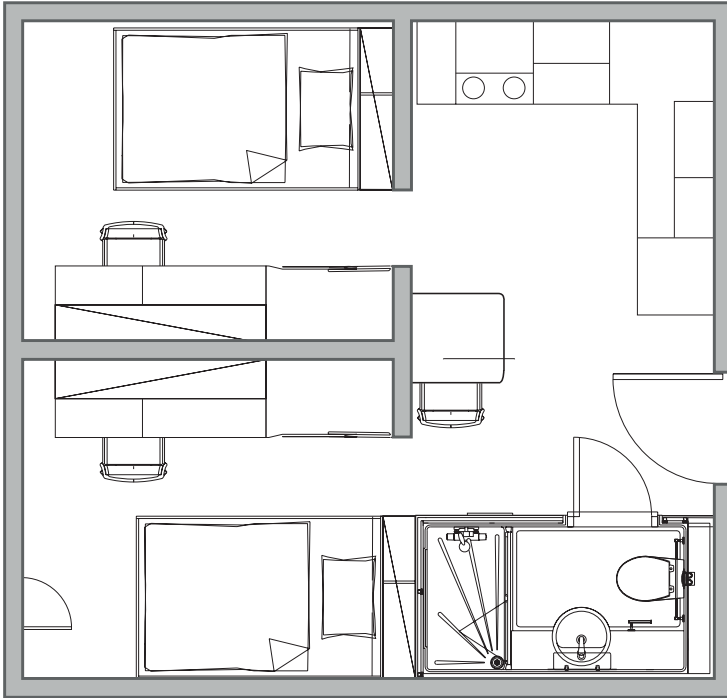

Host.

Where students are at home.

Centurion House, Bath.

Bronze Twodio

25m²

Average Floor Space

- Shared bathroom
- Shared kitchen and lounge
- Combi oven & microwave
- Fridge/freezer
- Games area
- Study area
- Secure key fob access
- Smart TV
- Wi-Fi & internet (up to 100mb)

01225 585 060

centurionhouse@host-students.com

host-students.com

Silver En-suite

12m²

Average Floor Space

- En-suite facilities
- Shared kitchen
- Double oven & hob
- Fridge/Freezer & microwave/grill
- Games area
- Study area
- Secure key fob access
- Sofa & Smart TV
- Wi-Fi & internet (up to 100mb)

01225 585 060

centurionhouse@host-students.com
host-students.com

Gold En-suite

16m²

Average Floor Space

- En-suite facilities
- Shared kitchen
- Double oven & hob
- Fridge/Freezer & microwave/grill
- Games area
- Study area
- Secure key fob access
- Sofa & Smart TV
- Wi-Fi & internet (up to 100mb)

01225 585 060

centurionhouse@host-students.com

host-students.com

Diamond Studio

19m²

Average Floor Space

- En-suite facilities
- Private open plan kitchen
- Combi Microwave & oven
- Fridge/Freezer
- Games area
- Study area
- Secure key fob access
- Sofa & Smart TV
- Wi-Fi & internet (up to 100mb)