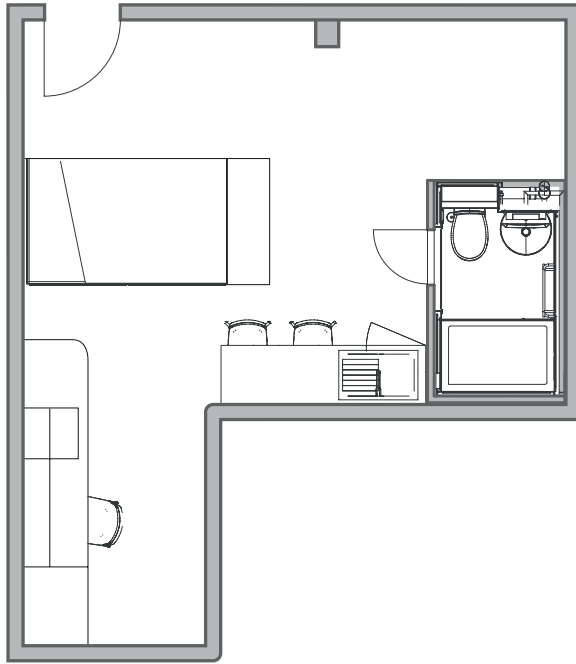

## Diamond Studio

**29m<sup>2</sup>**

Average Floor Space

- En-suite facilities
- Private open plan kitchen
- Hob oven
- Fridge/Freezer/Microwave
- Rooftop garden & outdoor garden space
- Study area
- Secure key fob access
- Smart TV
- Wi-Fi

## Diamond Plus Studio

**33m<sup>2</sup>**

Average Floor Space

- En-suite facilities
- Private open plan kitchen
- Hob oven
- Fridge/Freezer/
- Rooftop garden & outdoor garden space
- Study area
- Secure key fob access
- Smart TV
- Wi-Fi