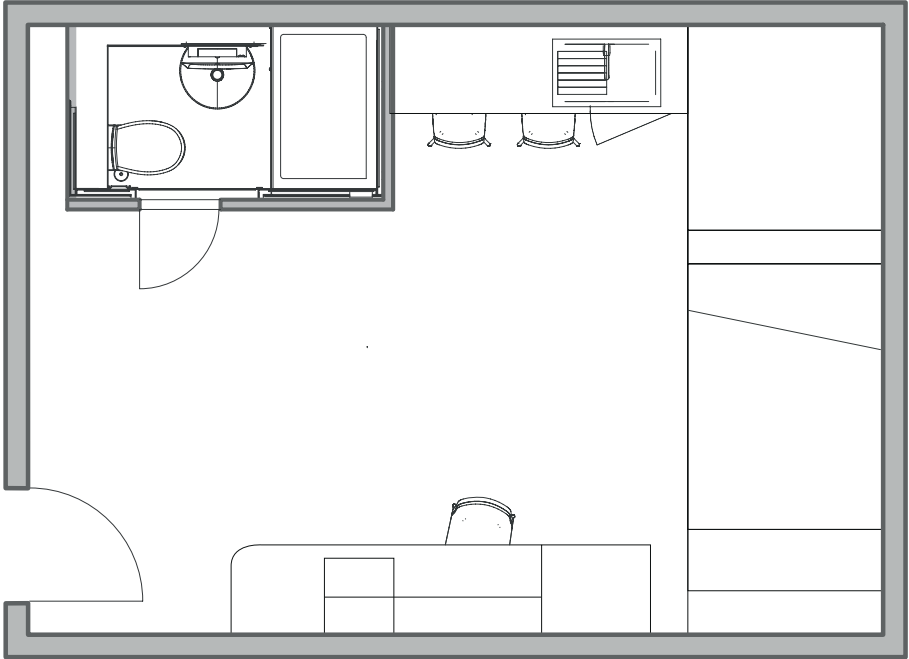

Host.

Where students are at home.

View Studios, London.

Platinum Plus Studio

27m²

Average Floor Space

- En-suite facilities
- Private open plan kitchen
- Hob oven
- Fridge/Freezer/Microwave
- Rooftop garden & outdoor garden space
- Study area
- Secure key fob access
- Smart TV
- Wi-Fi

020 7183 7680

viewstudios@host-students.com

host-students.com