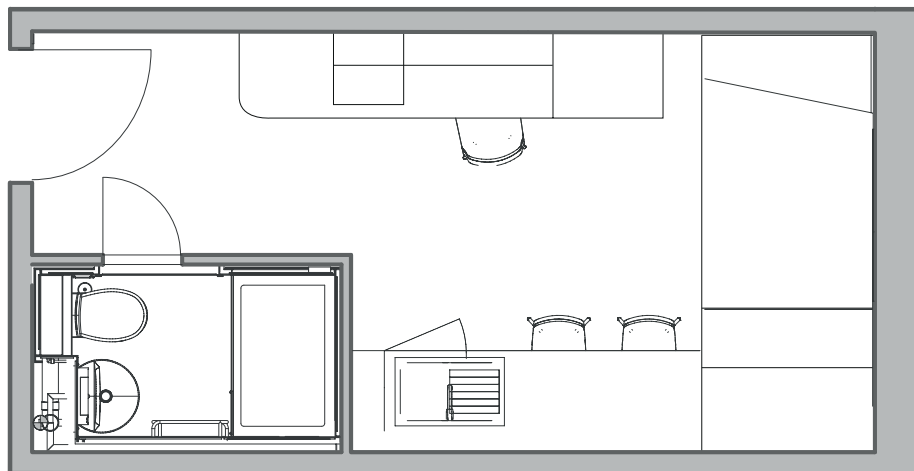

## Silver Studio

**17m<sup>2</sup>**

Average Floor Space

- En-suite facilities
- Private open plan kitchen
- Hob oven
- Fridge/Freezer/Microwave
- Rooftop garden & outdoor garden space
- Study area
- Secure key fob access
- Smart TV
- Wi-Fi

## Gold Studio

**18m<sup>2</sup> - 20m<sup>2</sup>**

Average Floor Space

- En-suite facilities
- Private open plan kitchen
- Hob oven
- Fridge/Freezer/Microwave
- Rooftop garden & outdoor garden space
- Study area
- Secure key fob access
- Smart TV
- Wi-Fi