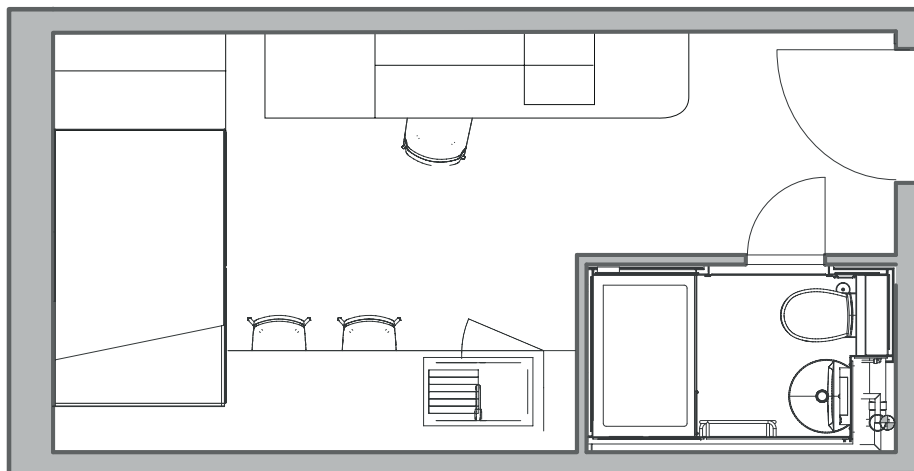

Host.

Where students are at home.

View Studios, London.

Silver Studio

17m²

Average Floor Space

- En-suite facilities
- Private open plan kitchen
- Hob oven
- Fridge/Freezer/Microwave
- Rooftop garden & outdoor garden space
- Study area
- Secure key fob access
- Smart TV
- Wi-Fi

020 7183 7680

viewstudios@host-students.com

host-students.com