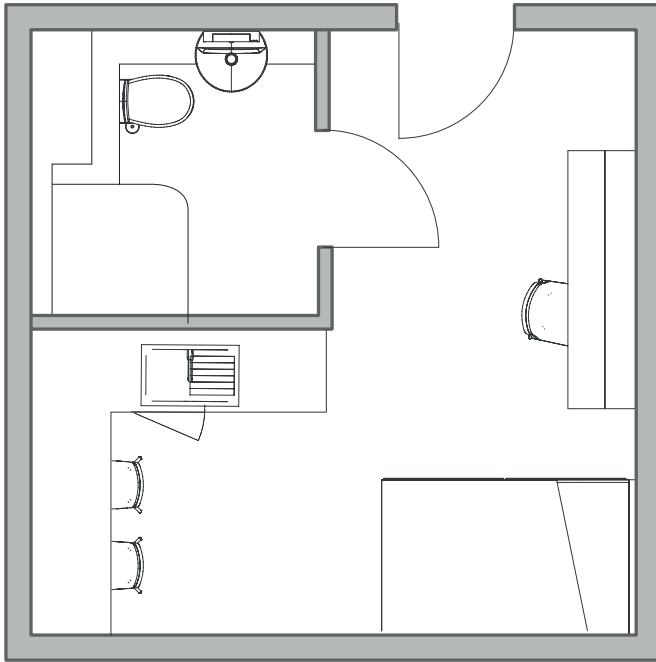

## Gold Plus Studio

**20m<sup>2</sup>-24m<sup>2</sup>**

Average Floor Space

- En-suite facilities
- Private open plan kitchen
- Hob oven
- Fridge/Freezer/Microwave
- Rooftop garden & outdoor garden space
- Study area
- Secure key fob access
- Smart TV
- Wi-Fi

## Platinum Studio

**26m<sup>2</sup>**

Average Floor Space

- En-suite facilities
- Private open plan kitchen
- Hob oven
- Fridge/Freezer/Microwave
- Rooftop garden & outdoor garden space
- Study area
- Secure key fob access
- Smart TV
- Wi-Fi