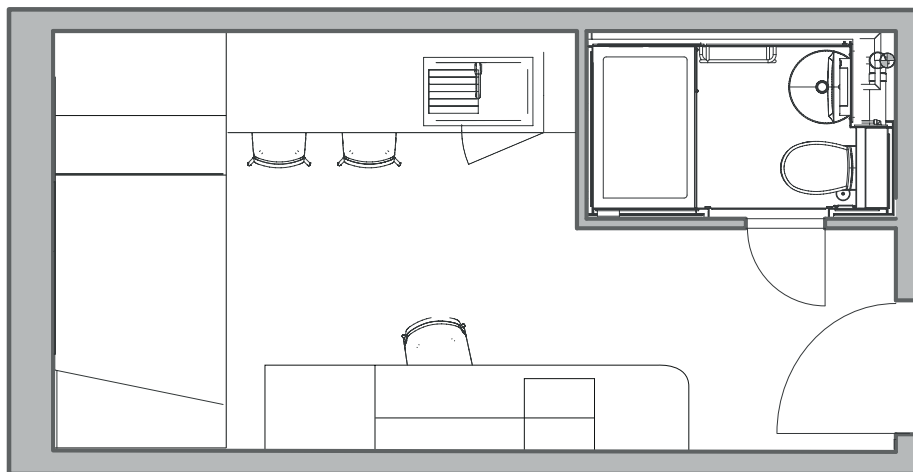

## Gold Studio

**18m<sup>2</sup> - 20m<sup>2</sup>**

Average Floor Space

- En-suite facilities
- Private open plan kitchen
- Hob oven
- Fridge/Freezer/Microwave
- Rooftop garden & outdoor garden space
- Study area
- Secure key fob access
- Smart TV
- Wi-Fi

## Gold Plus Studio

**20m<sup>2</sup>-24m<sup>2</sup>**

Average Floor Space

- En-suite facilities
- Private open plan kitchen
- Hob oven
- Fridge/Freezer/Microwave
- Rooftop garden & outdoor garden space
- Study area
- Secure key fob access
- Smart TV
- Wi-Fi