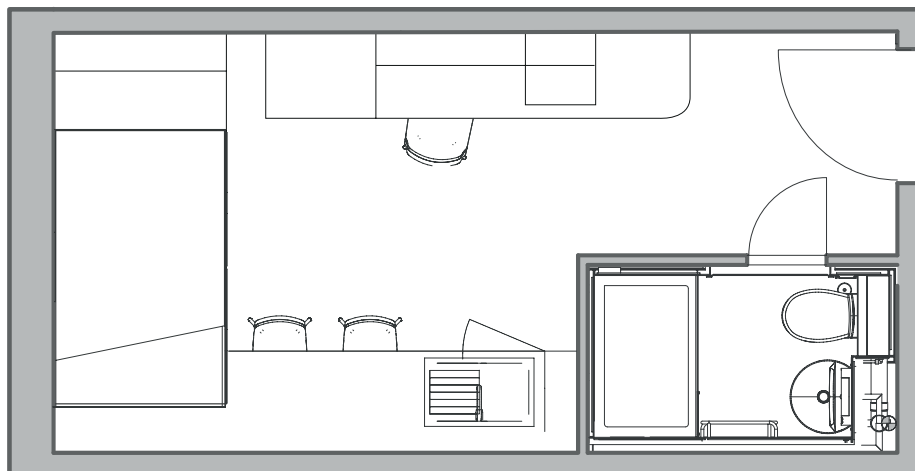

# Host.

Where students are at home.

## Bronze Studio

**15m<sup>2</sup>**

Average Floor Space

- En-suite facilities
- Private open plan kitchen
- Hob oven
- Fridge/Freezer/Microwave
- Rooftop garden & outdoor garden space
- Study area
- Secure key fob access
- Smart TV
- Wi-Fi