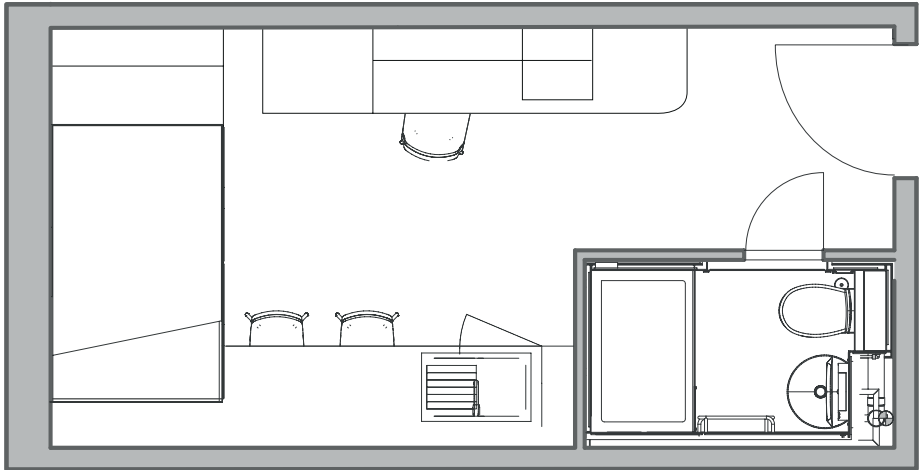

Host.

Where students are at home.

View Studios, London.

Bronze Studio

15m²

Average Floor Space

- En-suite facilities
- Private open plan kitchen
- Hob oven
- Fridge/Freezer/Microwave
- Rooftop garden & outdoor garden space
- Study area
- Secure key fob access
- Smart TV
- Wi-Fi