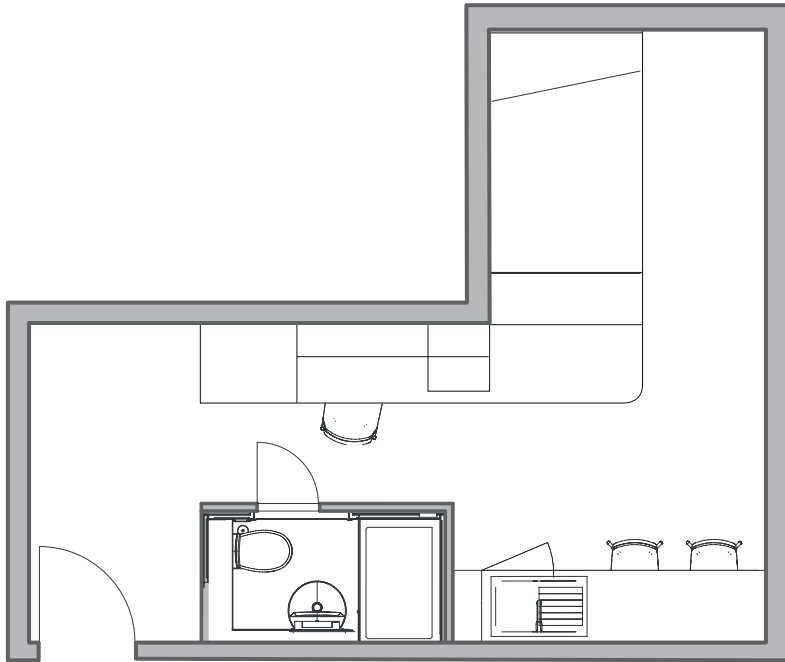

Host.

Where students are at home.

View Studios, London.

Diamond Studio

29m²

Average Floor Space

- En-suite facilities
- Private open plan kitchen
- Hob oven
- Fridge/Freezer/Microwave
- Rooftop garden & outdoor garden space
- Study area
- Secure key fob access
- Smart TV
- Wi-Fi