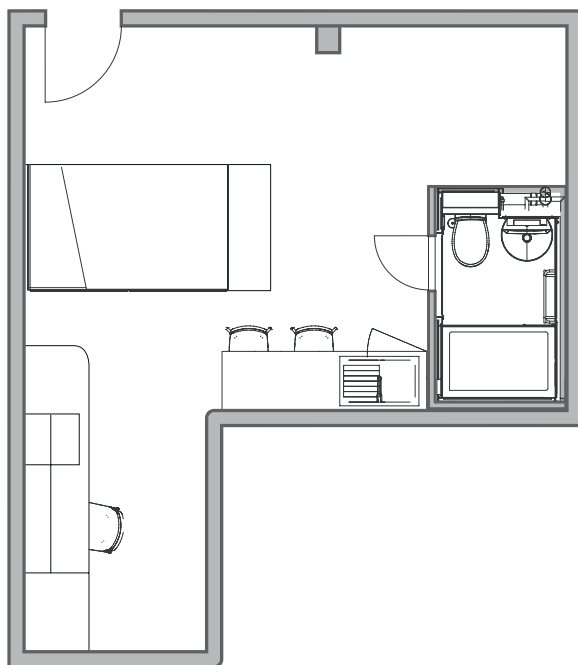

# Host.

Where students are at home.

## Diamond Plus Studio

**33m<sup>2</sup>**

Average Floor Space

- En-suite facilities
- Private open plan kitchen
- Hob oven
- Fridge/Freezer/
- Rooftop garden & outdoor garden space
- Study area
- Secure key fob access
- Smart TV
- Wi-Fi