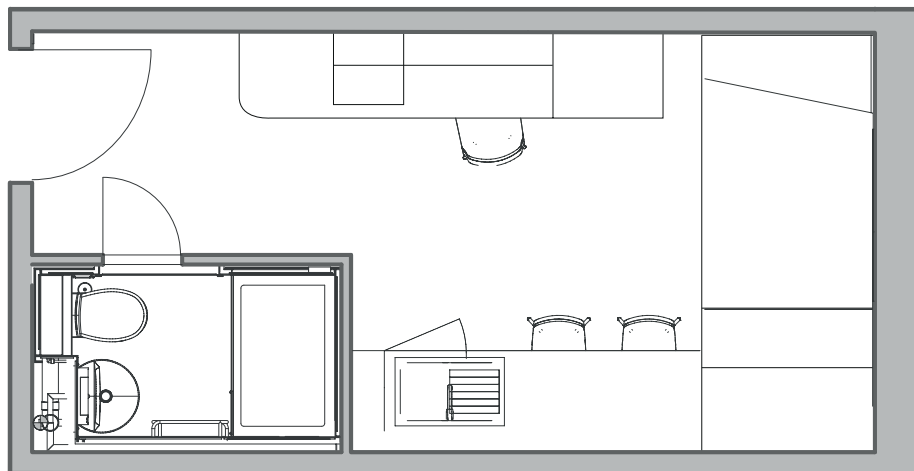

# Host.

Where students are at home.

## Gold Studio

**18m<sup>2</sup> - 20m<sup>2</sup>**

Average Floor Space

- En-suite facilities
- Private open plan kitchen
- Hob oven
- Fridge/Freezer/Microwave
- Rooftop garden & outdoor garden space
- Study area
- Secure key fob access
- Smart TV
- Wi-Fi