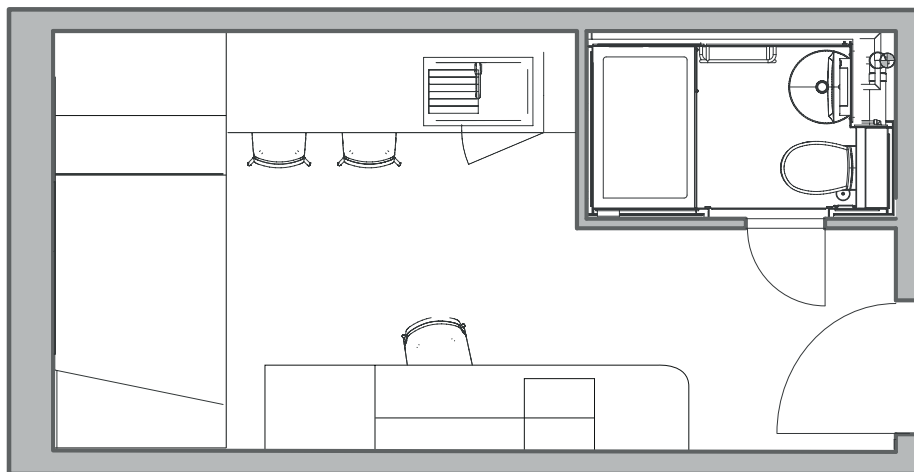

# Host.

Where students are at home.

## Gold Plus Studio

**20m<sup>2</sup>-24m<sup>2</sup>**

Average Floor Space

- En-suite facilities
- Private open plan kitchen
- Hob oven
- Fridge/Freezer/Microwave
- Rooftop garden & outdoor garden space
- Study area
- Secure key fob access
- Smart TV
- Wi-Fi