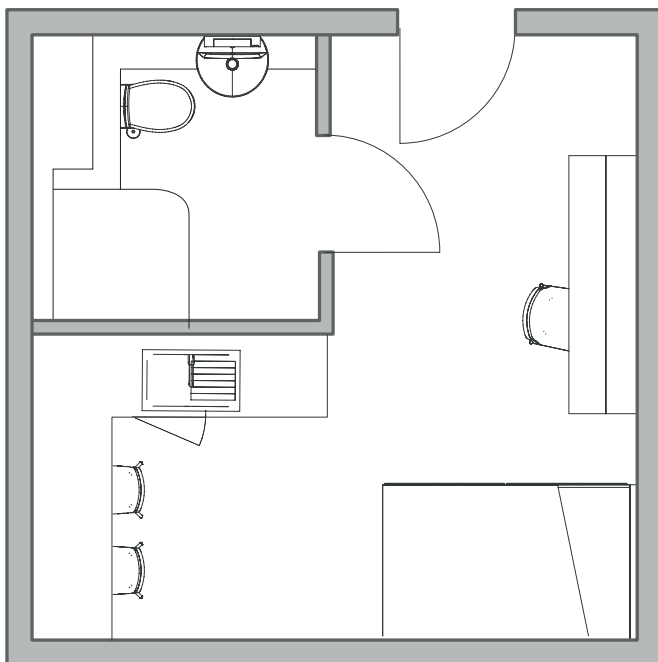

Host.

Where students are at home.

View Studios, London.

Platinum Studio

26m²

Average Floor Space

- En-suite facilities
- Private open plan kitchen
- Hob oven
- Fridge/Freezer/Microwave
- Rooftop garden & outdoor garden space
- Study area
- Secure key fob access
- Smart TV
- Wi-Fi