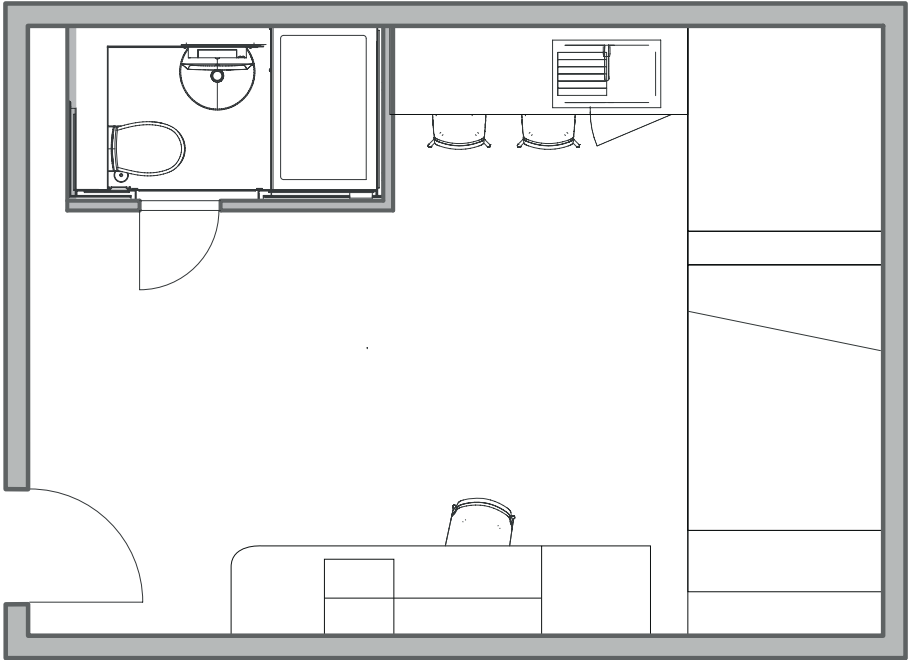

Host.

Where students are at home.

View Studios, London.

Platinum Plus Studio

27m²

Average Floor Space

- En-suite facilities
- Private open plan kitchen
- Hob oven
- Fridge/Freezer/Microwave
- Rooftop garden & outdoor garden space
- Study area
- Secure key fob access
- Smart TV
- Wi-Fi