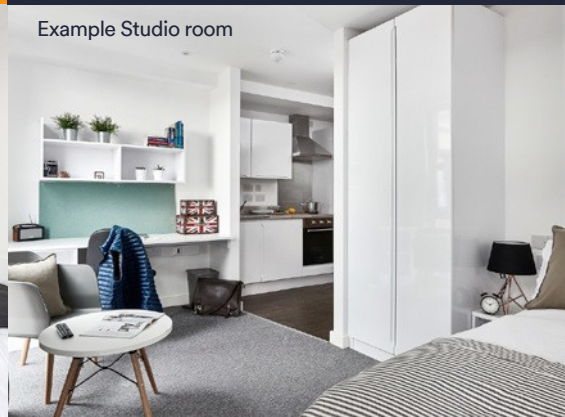

Room types available	Nightly rate	Weekly rate
En-suite room in a shared flat	£21.00	£147.00
Private Studio (17.1m ² -19.0m ²)	£25.00	£175.00
Private Studio (19.1m ² -24.9m ²)	£27.00	£189.00

Available 22nd July to 14th September 2022.

Optional extras

- Bedding Pack - £30.00
- Laundry (wash) – £3.10
- Laundry (dry) – £1.80

*No pets allowed.

To learn more or to book email
theglassworks@host-students.com
or call +44(0)116 326 6150.

Example En-suite room