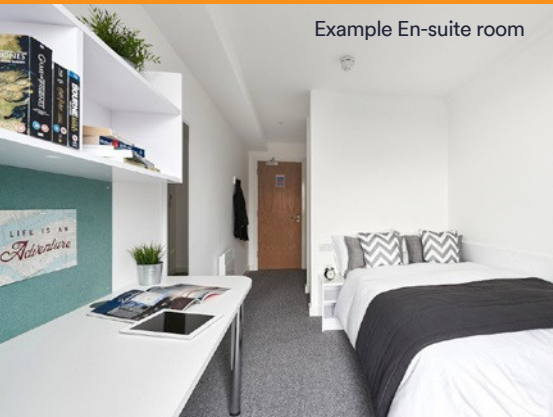

Room types available	Nightly rate	Weekly rate
En-suite room in a shared flat	£21.00	£147.00
Private Studio (17.1m ² -19.0m ²)	£25.00	£175.00
Private Studio (19.1m ² -24.9m ²)	£27.00	£189.00

Available 22nd July to 14th September 2022.

Optional extras

- Bedding Pack - £30.00
- Laundry (wash) – £3.10
- Laundry (dry) – £1.80

*No pets allowed.

To learn more or to book email
theglassworks@host-students.com
or call +44(0)116 326 6150.

Example En-suite room