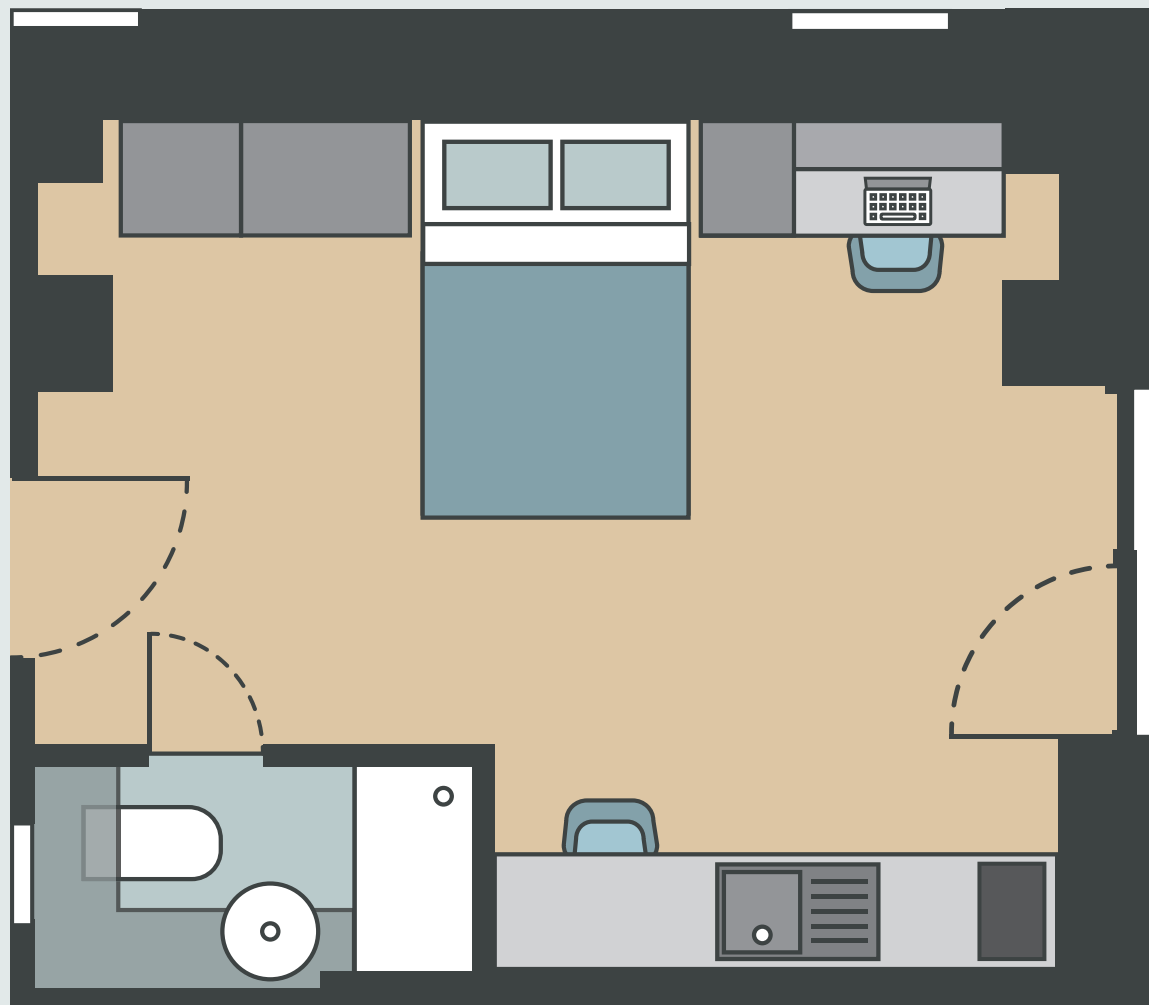

WATERSIDE

STUDENT ACCOMMODATION
AVON STREET BRISTOL

FLOORPLANS LAYOUT GUIDE

WATERSIDE

STUDIO FLOORPLANS DELUXE STUDIO

ROOM SIZES VARY FROM 24.61 - 24.88m²

STUDENT ACCOMMODATION
AVON STREET BRISTOL

WATERSIDE