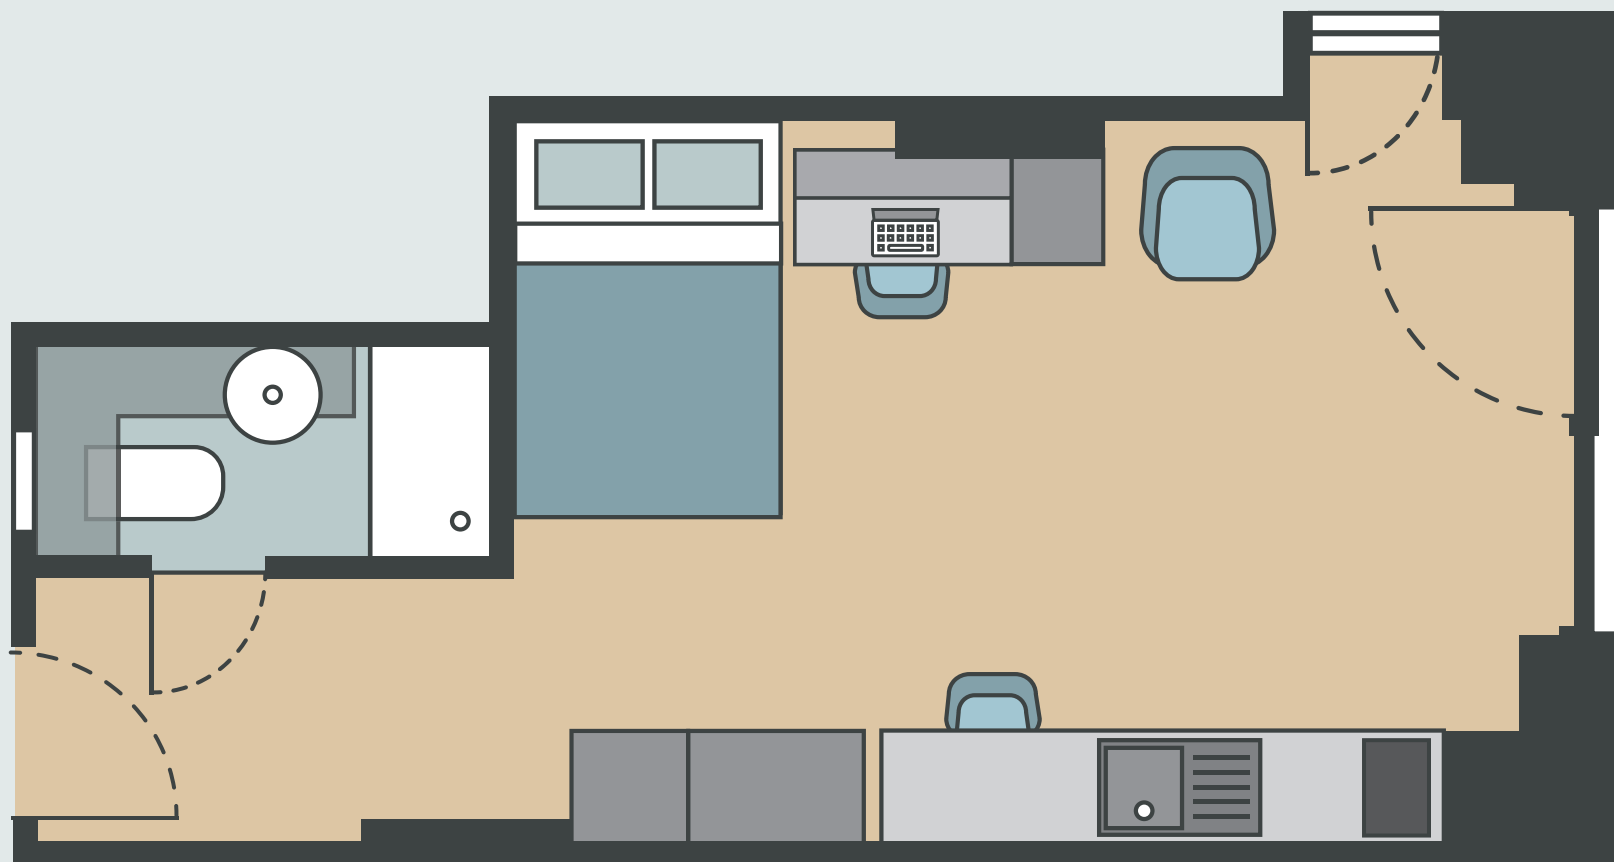

WATERSIDE

STUDIO FLOORPLANS EXECUTIVE STUDIO

ROOM SIZE 26.95m²

STUDENT ACCOMMODATION
AVON STREET BRISTOL