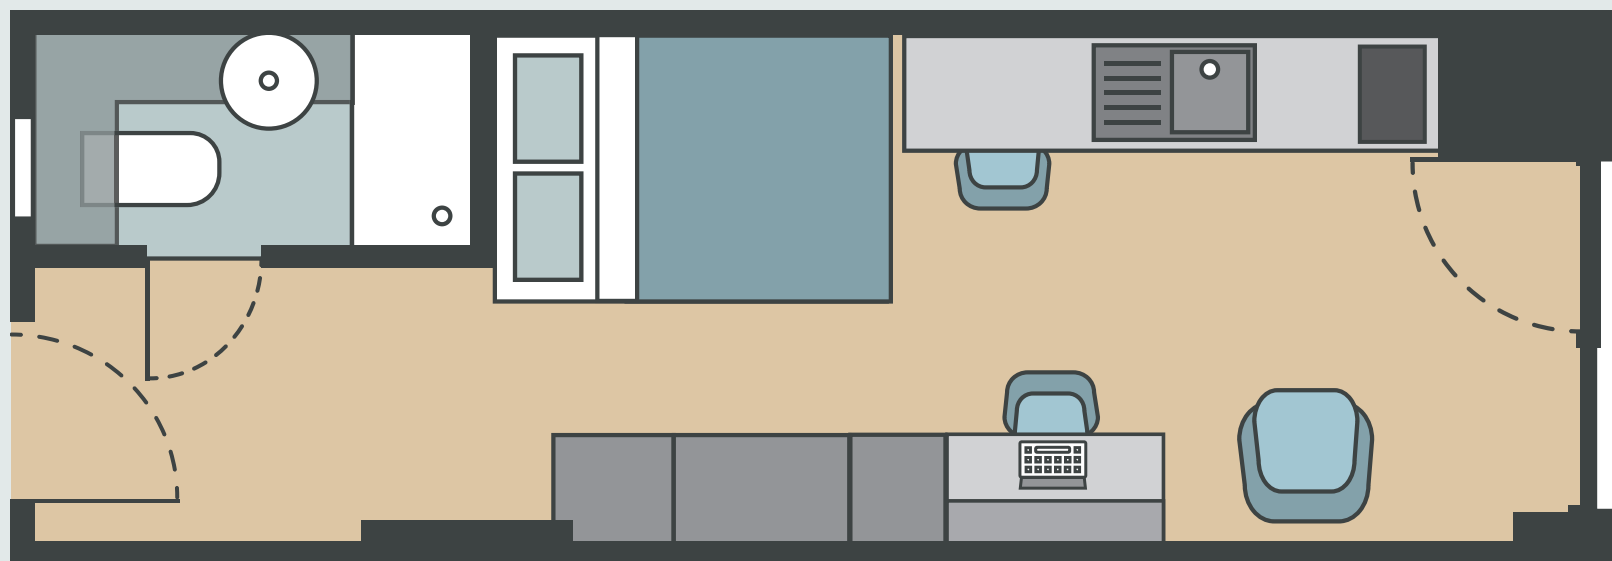

STUDIO FLOORPLANS EXECUTIVE STUDIO

ROOM SIZE 26.95m²

STUDENT ACCOMMODATION
AVON STREET BRISTOL

WATERSIDE

STUDIO FLOORPLANS PREMIUM STUDIO

ROOM SIZES VARY FROM 21.17 - 22.01m²

STUDENT ACCOMMODATION
AVON STREET BRISTOL