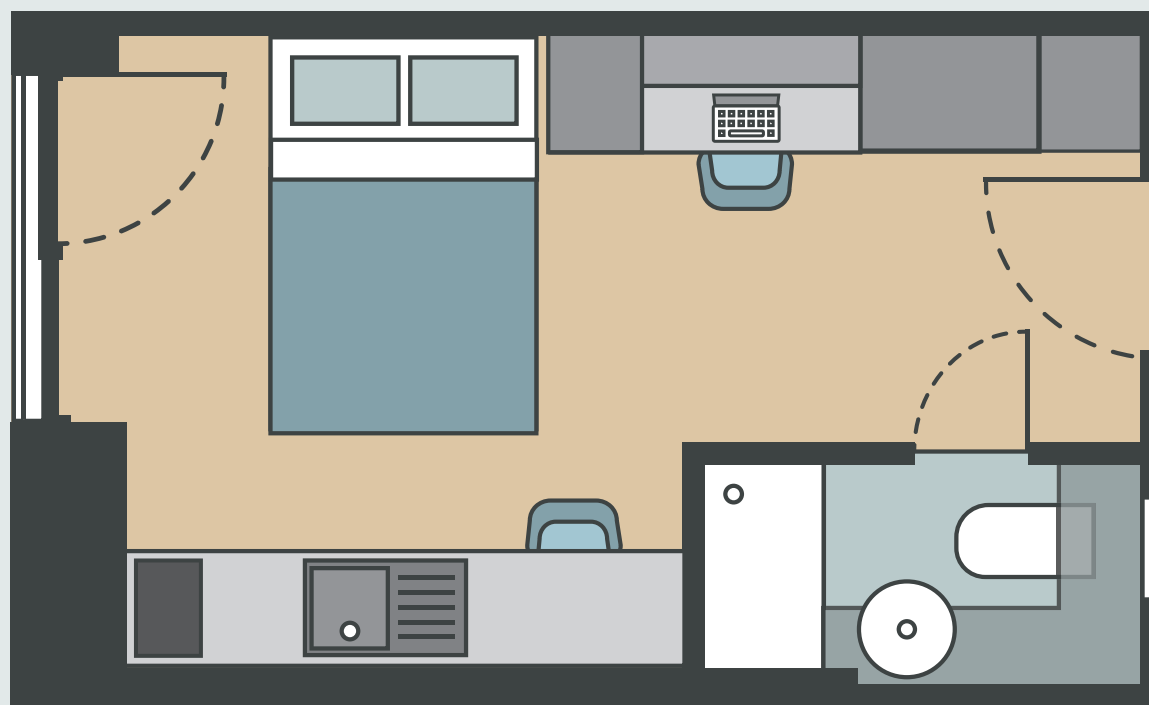

STUDIO FLOORPLANS
STANDARD STUDIO

ROOM SIZES VARY FROM 18.56 - 20.67m²

STUDENT ACCOMMODATION
AVON STREET BRISTOL