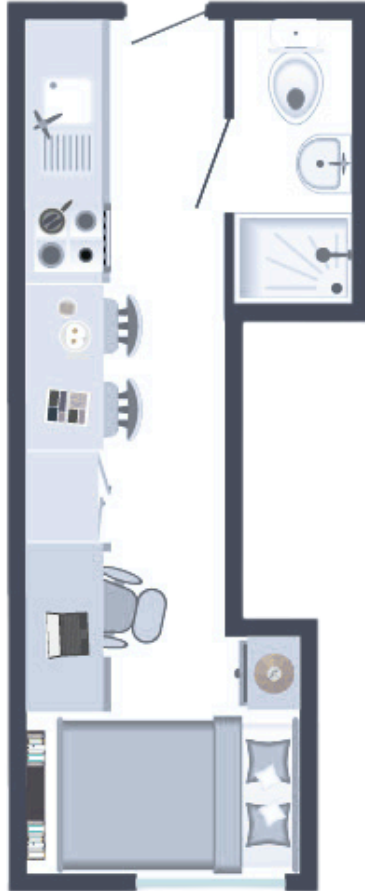

Classic Studio

Room Size from: 18m²

Please note that all studio sizes and layouts may vary depending on location and floor number. Room plans are indicative only. Please check individual studio details with our onsite team.

Standard Studio

Room Size from: 18.6m²

Deluxe Studio

Room Size from: 18.06m²

Standard Plus Studio

Room Size from: 18m²

Please note that all studio sizes and layouts may vary depending on location and floor number. Room plans are indicative only. Please check individual studio details with our onsite team.

Superior Studio

Room Size from: 18.6m²

Please note that all studio sizes and layouts may vary depending on location and floor number. Room plans are indicative only. Please check individual studio details with our onsite team.

Deluxe Plus Studio

Room Size from: 18m²

Please note that all studio sizes and layouts may vary depending on location and floor number. Room plans are indicative only. Please check individual studio details with our onsite team.