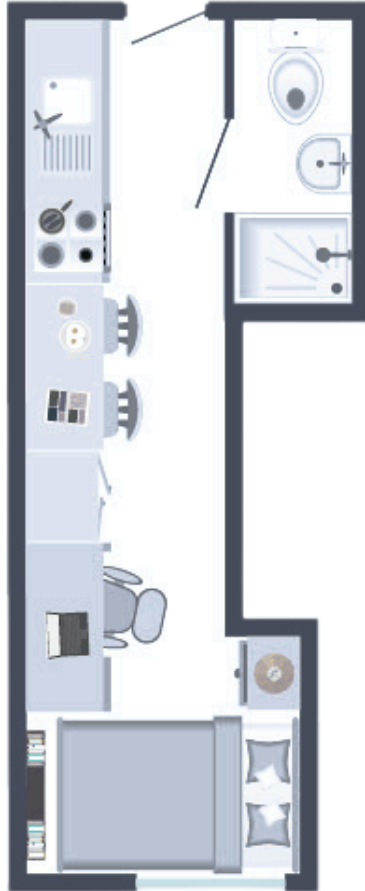

Premium Studio

Room Size from: 19m²

Premium Plus Studio

Room Size from: 16.5m²

Please note that all studio sizes and layouts may vary depending on location and floor number. Room plans are indicative only. Please check individual studio details with our onsite team.

Superior Plus Studio

Room Size from: 21m²

Please note that all studio sizes and layouts may vary depending on location and floor number. Room plans are indicative only. Please check individual studio details with our onsite team.

Club Studio

Room Size from: 19m²

Please note that all studio sizes and layouts may vary depending on location and floor number. Room plans are indicative only. Please check individual studio details with our onsite team.

Platinum Studio

Room Size from: 32m²

Please note that all studio sizes and layouts may vary depending on location and floor number. Room plans are indicative only. Please check individual studio details with our onsite team.