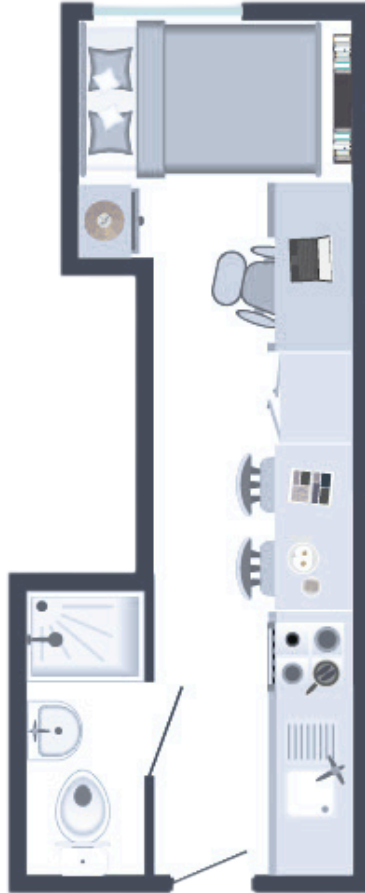

Host.

Where students are at home.

Livin | Cardiff.

Example Floor Plans.

Please note that all studio sizes and layouts may vary depending on location and floor number. Room plans are indicative only. Please check individual studio details with our onsite team.

Two bed apartment

Room Size from: 14.5m²

Please note that all studio sizes and layouts may vary depending on location and floor number. Room plans are indicative only. Please check individual studio details with our onsite team.

Classic Studio

Room Size from: 18m²

Please note that all studio sizes and layouts may vary depending on location and floor number. Room plans are indicative only. Please check individual studio details with our onsite team.

Standard Studio

Room Size from: 18.6m²

Deluxe Studio

Room Size from: 18.06m²

Standard Plus Studio

Room Size from: 18m²

Please note that all studio sizes and layouts may vary depending on location and floor number. Room plans are indicative only. Please check individual studio details with our onsite team.