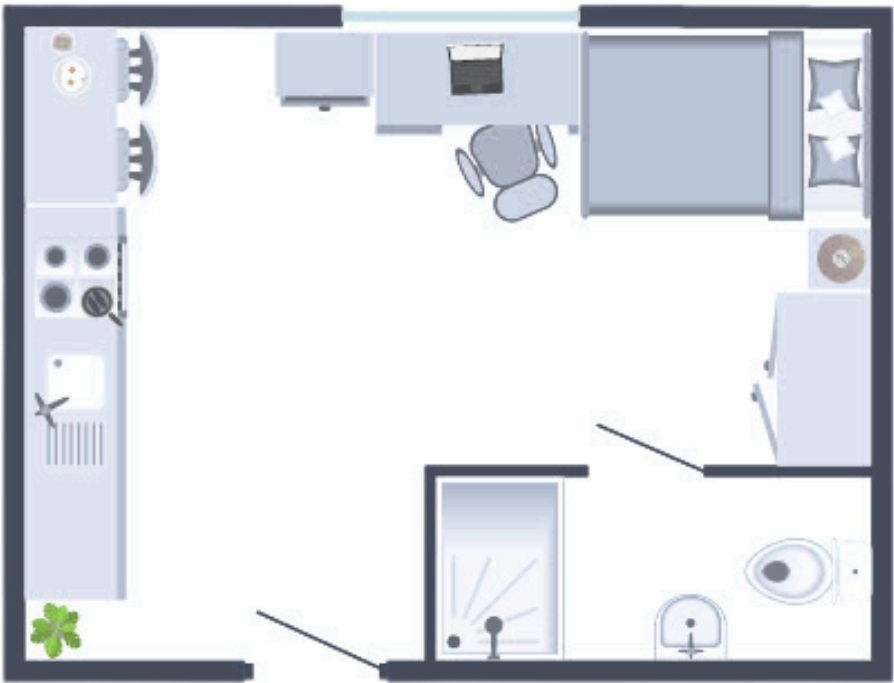

Standard Studio

Room Size from: 18.6m²

Deluxe Studio

Room Size from: 18.06m²

Standard Plus Studio

Room Size from: 18m²

Please note that all studio sizes and layouts may vary depending on location and floor number. Room plans are indicative only. Please check individual studio details with our onsite team.

Superior Studio

Room Size from: 18.6m²

Please note that all studio sizes and layouts may vary depending on location and floor number. Room plans are indicative only. Please check individual studio details with our onsite team.