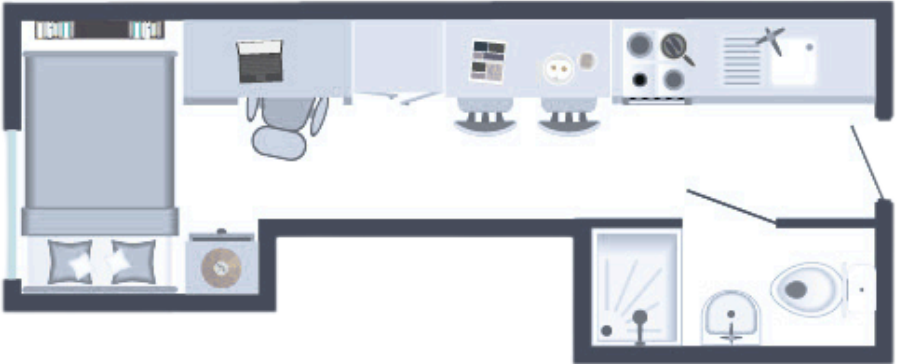

Standard Studio

Room Size from: 18.6m²