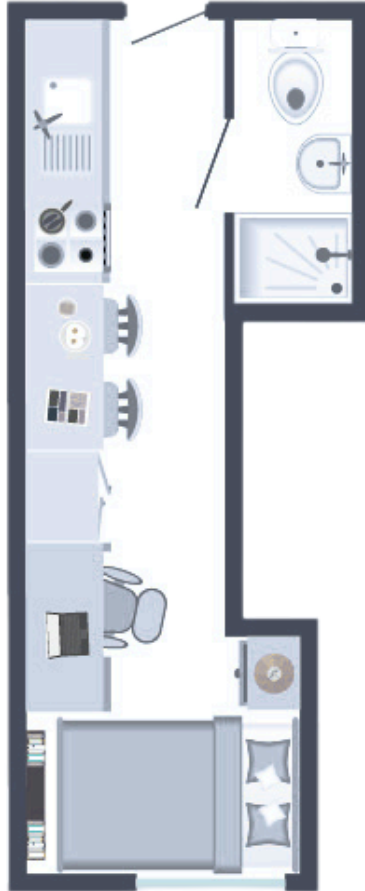

Two bed apartment

Room Size from: 14.5m²

Please note that all studio sizes and layouts may vary depending on location and floor number. Room plans are indicative only. Please check individual studio details with our onsite team.

Classic Studio

Room Size from: 18m²

Please note that all studio sizes and layouts may vary depending on location and floor number. Room plans are indicative only. Please check individual studio details with our onsite team.

Standard Studio

Room Size from: 18.6m²

Deluxe Studio

Room Size from: 18.06m²

Standard Plus Studio

Room Size from: 18m²

Please note that all studio sizes and layouts may vary depending on location and floor number. Room plans are indicative only. Please check individual studio details with our onsite team.

Superior Studio

Room Size from: 18.6m²

Please note that all studio sizes and layouts may vary depending on location and floor number. Room plans are indicative only. Please check individual studio details with our onsite team.