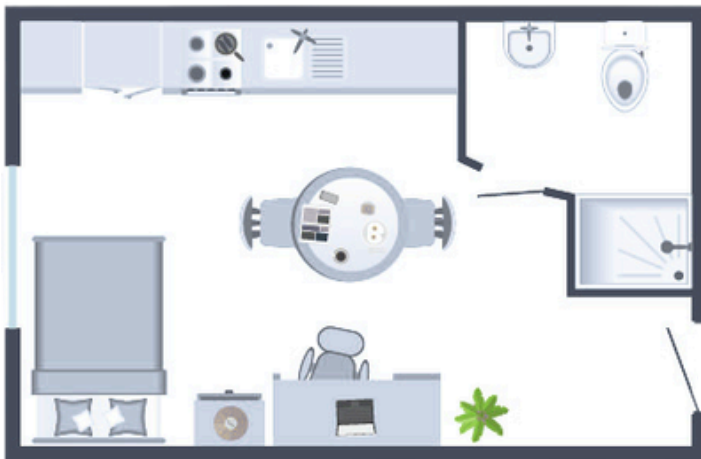

Premium Studio

Room Size from: 19m²