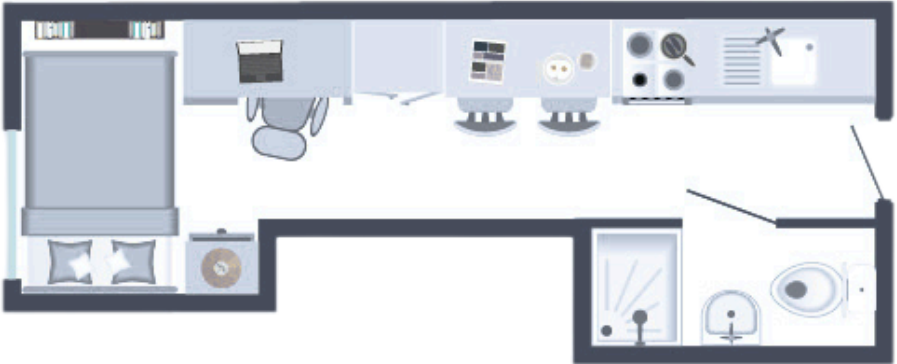

Premium Studio

Room Size from: 19m²