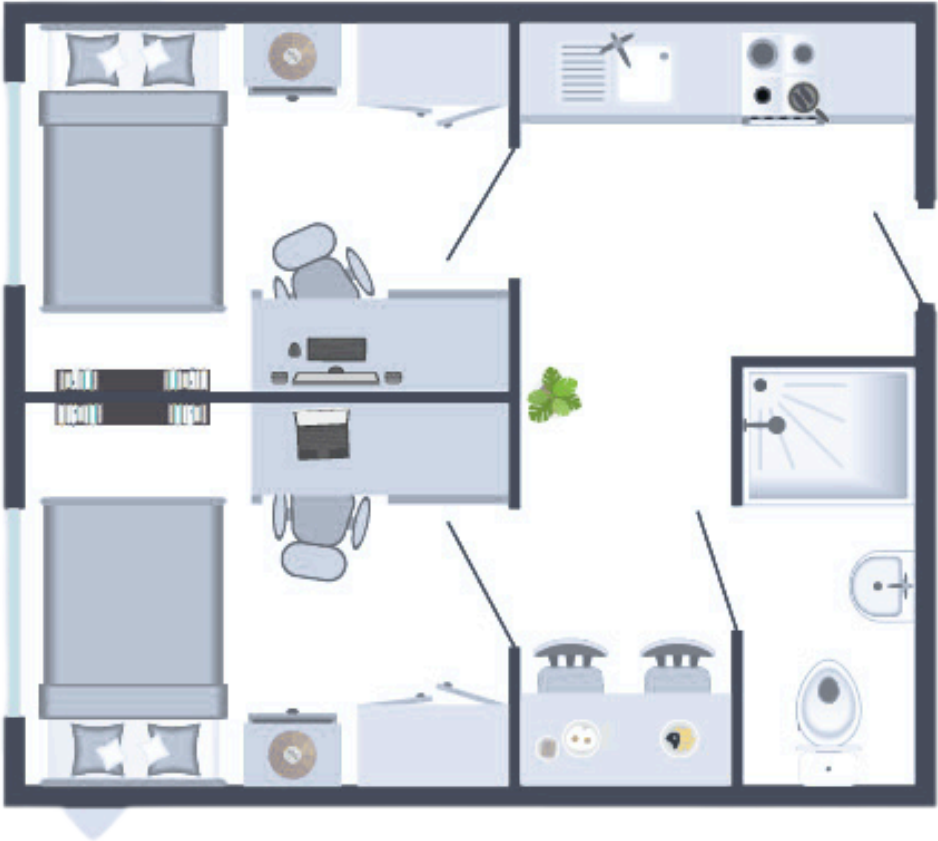

Host.

Where students are at home.

Livin | Cardiff.

Example Floor Plans.

Please note that all studio sizes and layouts may vary depending on location and floor number. Room plans are indicative only. Please check individual studio details with our onsite team.

Two bed apartment

Room Size from: 14.5m²

Please note that all studio sizes and layouts may vary depending on location and floor number. Room plans are indicative only. Please check individual studio details with our onsite team.